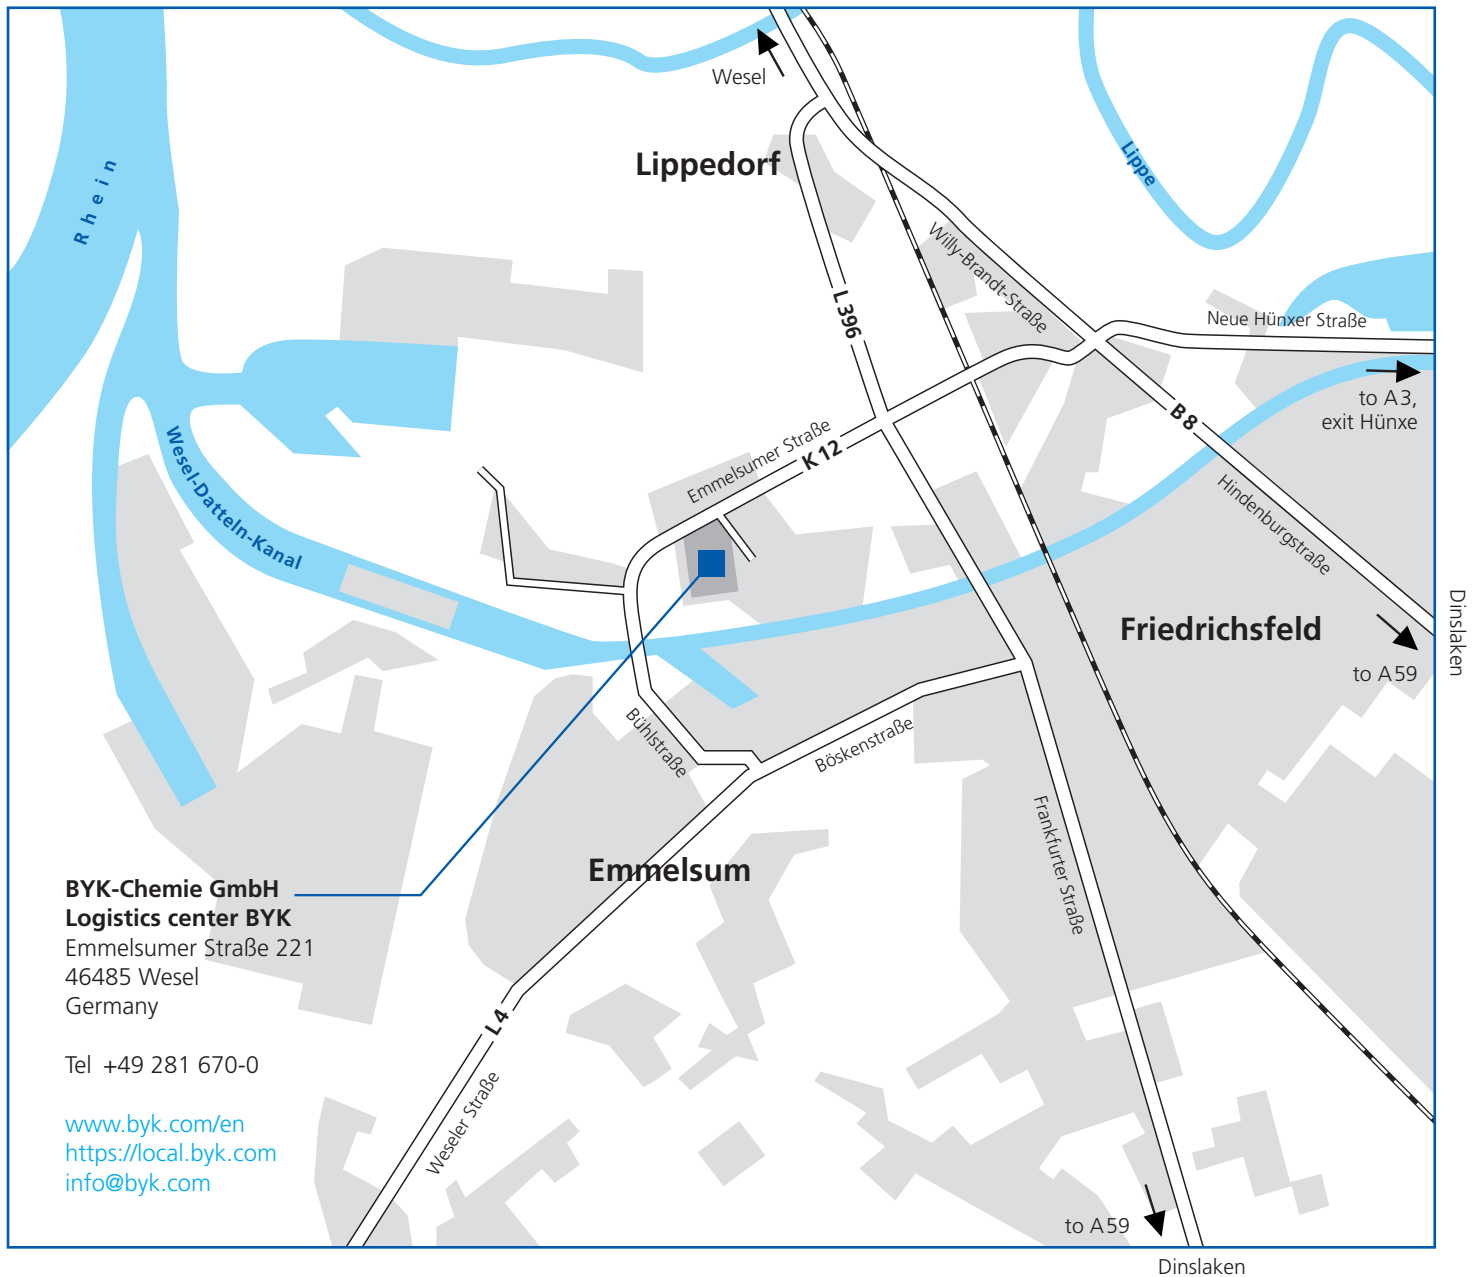

## Your Way to BYK, Emmelsum

**Approach from the south towards Oberhausen** coming from the A516/A3 motorway take exit 7, Hünxe. Follow Weseler Straße and Neue Hünxer Straße. After crossing the main road B8 follow the Emmelsumer Straße. After 1.2 km, the BYK logistics center is on your left.

**Approach from the south towards Dinslaken** coming from the A59 motorway follow the main road B8 towards Wesel. 500 meters after crossing Wesel-Datteln canal turn left onto the Emmelsumer Straße. After 1.2 km, the BYK logistics center is on your left.

**Approach from the north from the direction Wesel** coming from the main road B8 follow the B8. At Lippedorf turn right onto the Frankfurter Straße. After 1 km turn right onto the Emmelsumer Straße. After 1.2 km, the BYK logistics center is on your left.